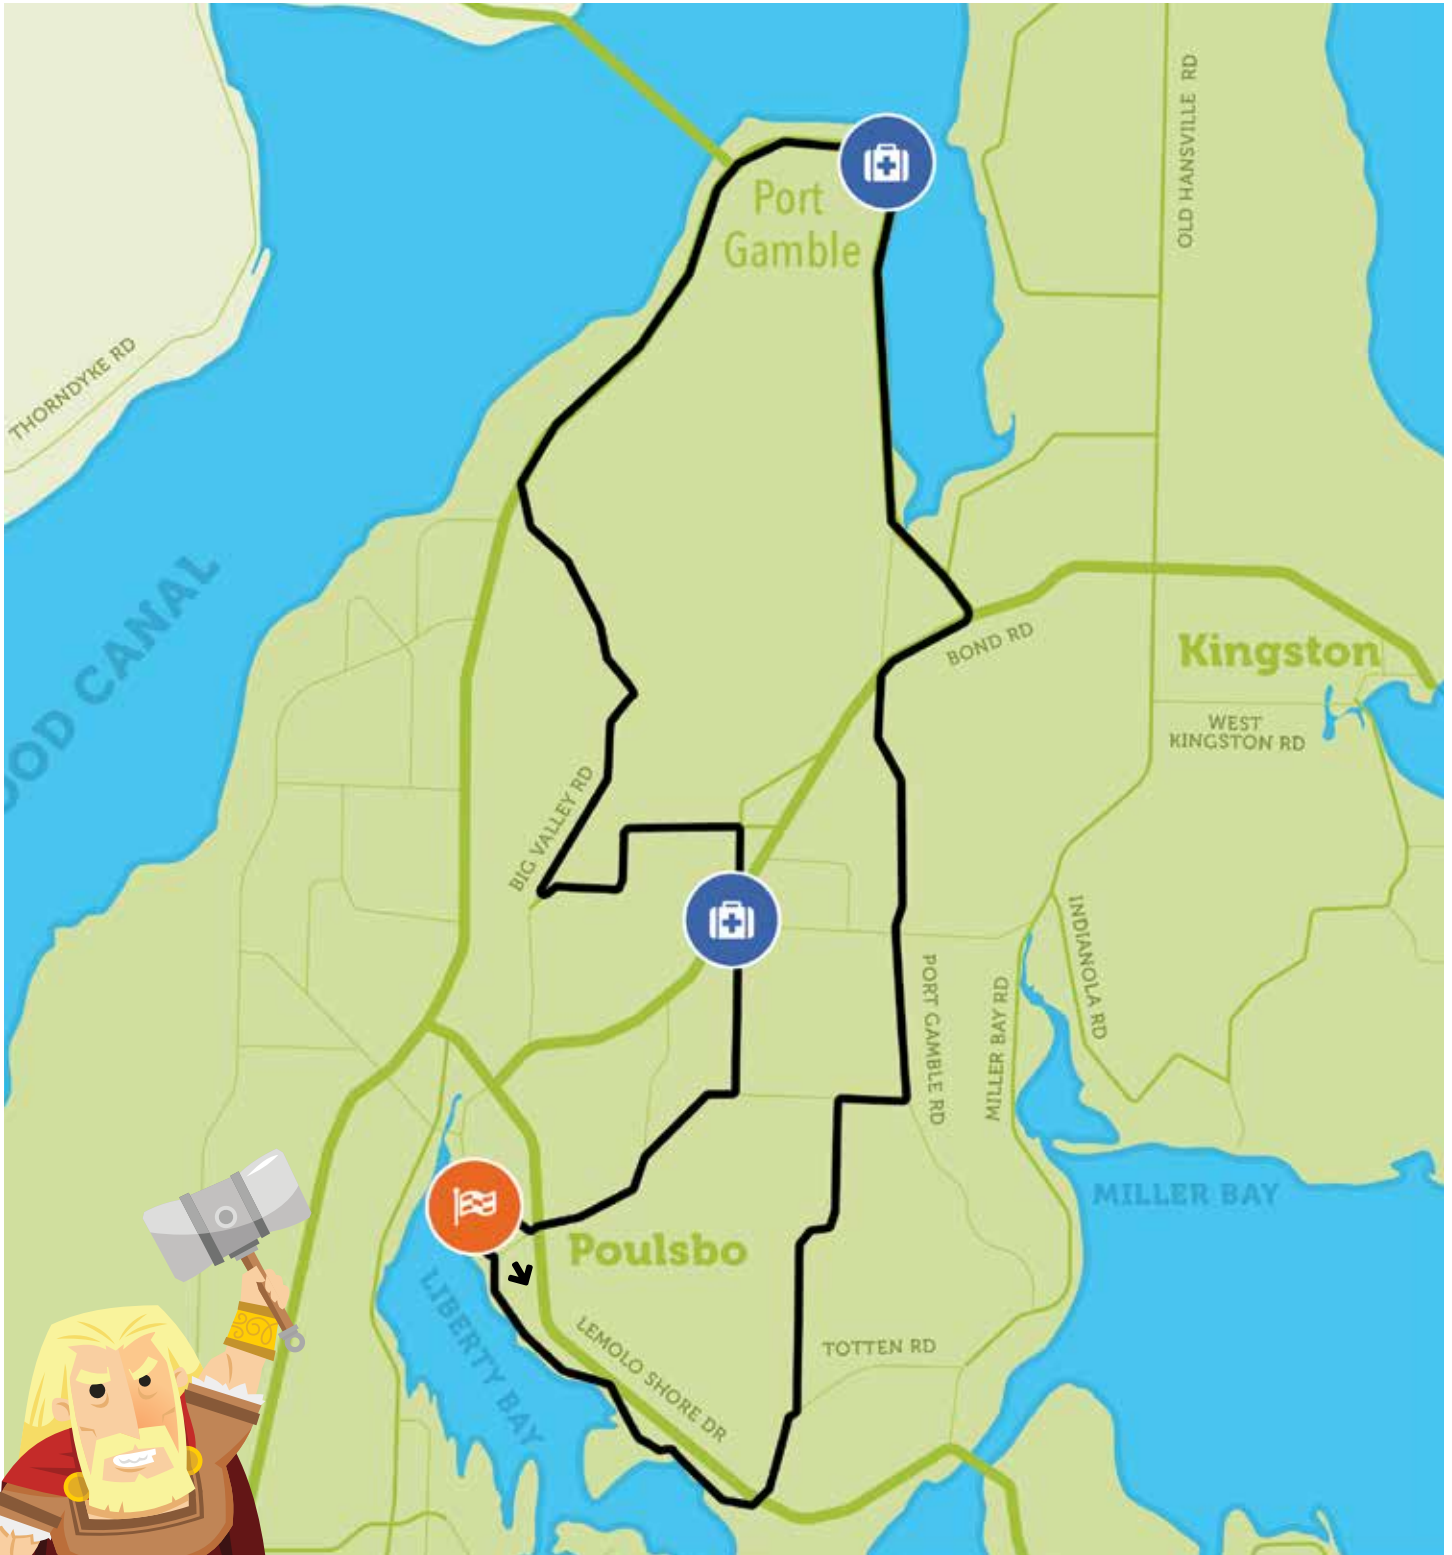

ROUTE MAP THOR

30 Miles

Route Map Subject to Change

ROUTE MAP THOR

30 Miles

Right onto Iverson Road NE	0.0
Left onto Jensen Way NE	0.2
Left onto Front Street NE	0.4
Right onto Fjord Drive NE	0.6
Continue on Lemolo Shore Drive NE	1.6
Cross Highway 305	3.6
Proceed onto NE Totten Road	3.6
Left onto Widme Road NE	4.4
Right onto NE Lincoln Road	7.0
Left onto Port Gamble Road NE	7.6
Right onto NE Minder Road	10.7
Right on Bond Road NE	11.6
Cross Bond Road NE at Intersetion and Continuing onto State Route 104	11.8
Left onto Pope Street	15.5

Rest Stop	15.6
Continue on State Highway 104	16.0
Continue on State Highway 3 NE	16.8
Left onto Big Valley Road NE	19.7
Left onto NE Sawdust Hill Road	23.4
Right onto Stottlemeyer Road NE	25.6
Cross Bond Road NE onto NE Gunderson Road	26.1
Right onto Stottlemeyer Road NE	26.2
Rest Stop	26.2
Right onto NE Lincoln Road	27.6
Cross Highway 305	29.5
Continue on Iverson Road NE	29.5
Right onto 7th Avenue NE	29.8
Arrive at Finish	29.8