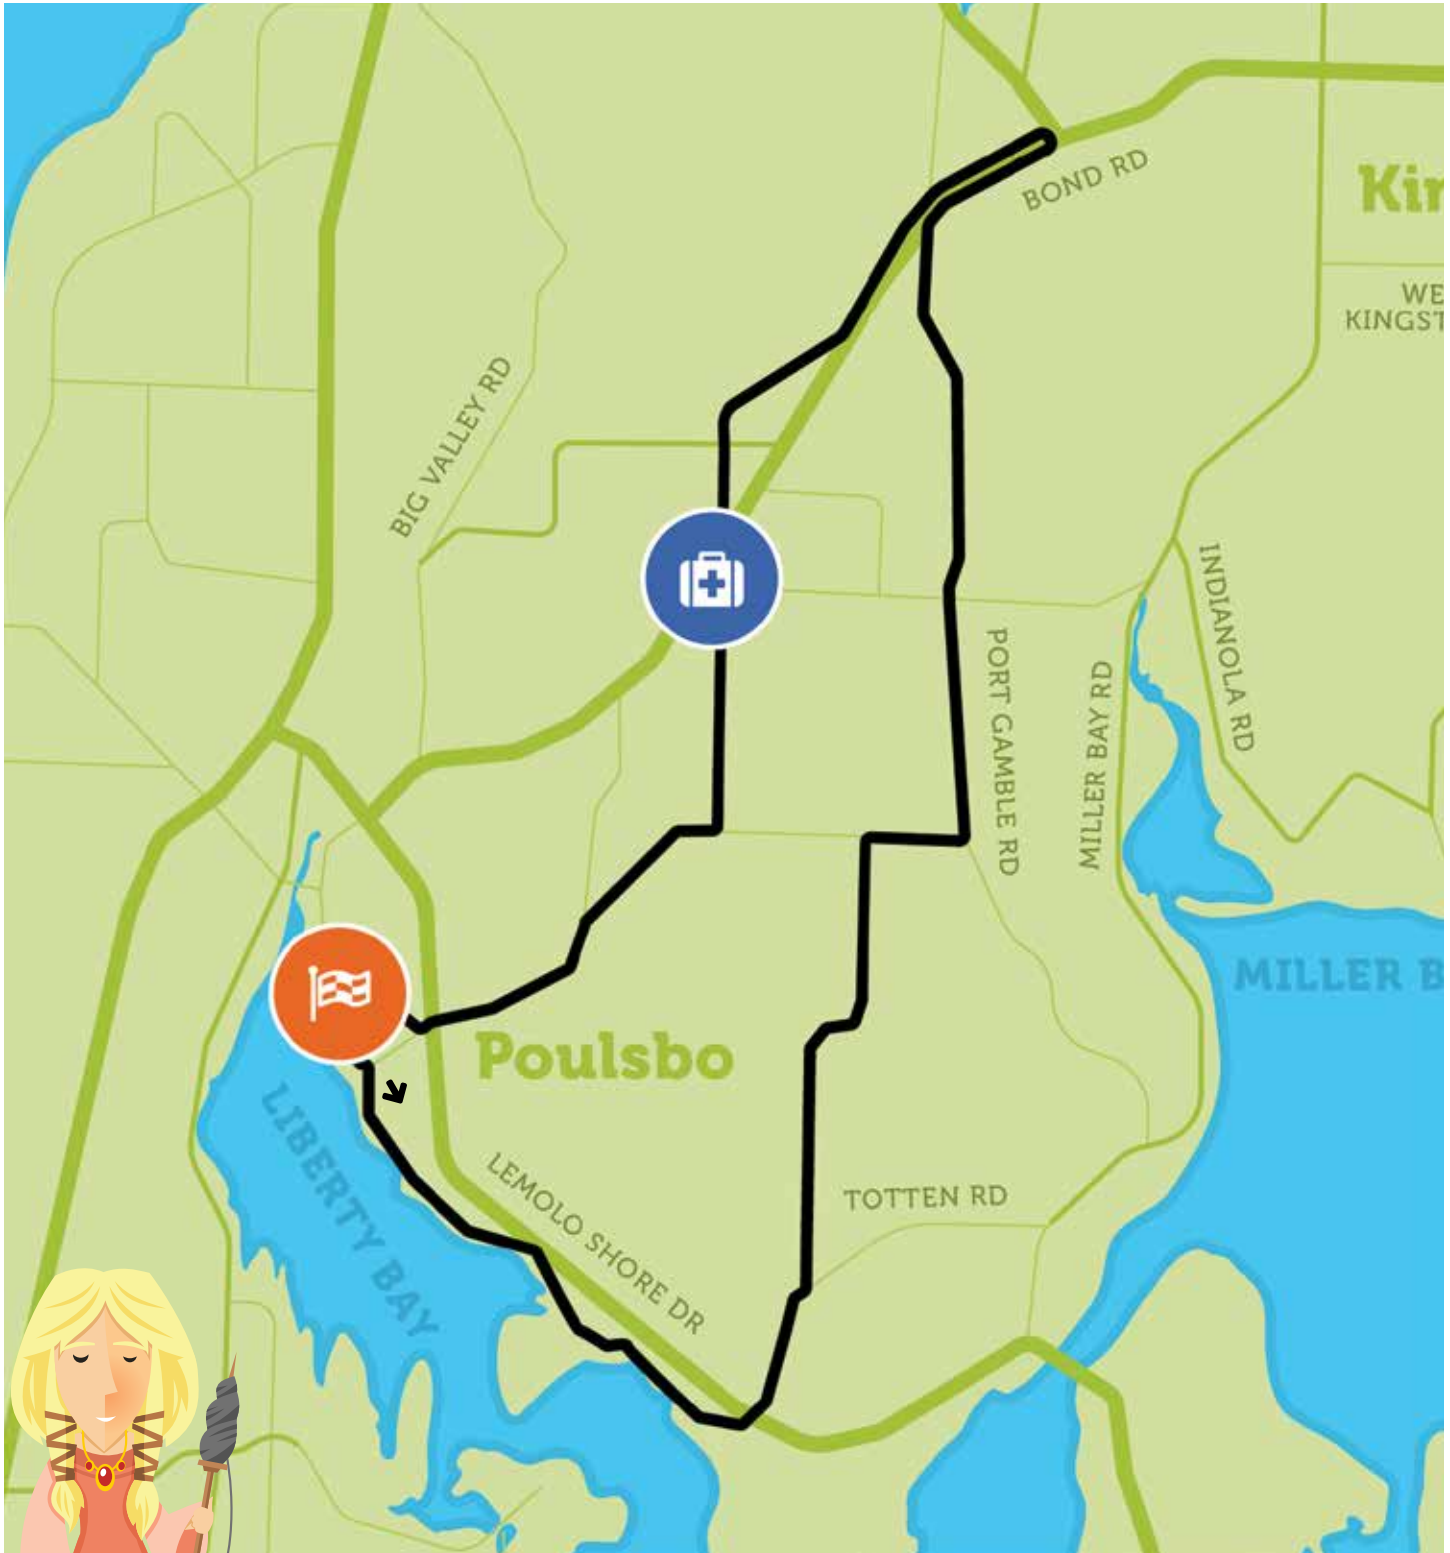

ROUTE MAP FREYJA

18 Miles

Route Map Subject to Change

ROUTE MAP FREYJA

18 Miles

Right onto Iverson Road NE	0.0
Left onto Jensen Way NE	0.2
Left onto Front Street NE	0.4
Right onto Fjord Drive NE	0.6
Proceed onto Fjord Drive NE	1.0
Continue on Lemolo Shore Drive NE	1.6
Cross Highway 305	3.6
Proceed onto NE Totten Road	3.6
Left onto Widme Road NE	4.4
Right onto NE Lincoln Road	7.0
Left onto Port Gamble Road NE	7.5
Right onto NE Minder Road	10.7
Right on Bond Road NE	11.6
Cross Bond Road NE at Intersestion and U-Turn, Continuing Back Down Bond Road NE	11.8
Right on Stottlemeyer Road NE	12.9
Cross Bond Road NE onto NE Gunderson Road	14.8
Right onto Stottlemeyer Road NE	14.8
Rest Stop	14.8
Right onto NE Lincoln Road	16.2
Cross Highway 305	18.1
Continue on Iverson Road NE	18.1
Right on 7th Avenue NE	18.4
Arrive at Finish	18.4

Route Map Subject to Change